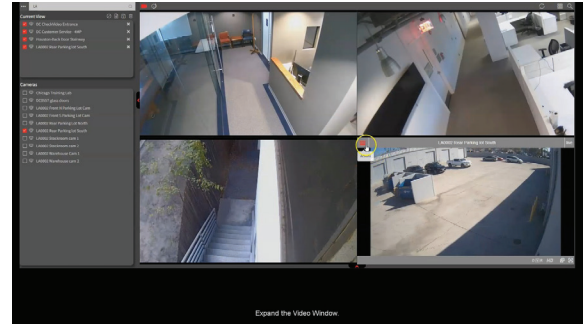

INCLUDED COMPONENTS

The weatherproof ruggedized enclosure includes cellular communication ability, power supply and battery backup. It includes a power supply for up to four PoE IP cameras and networking equipment to connect them to the cellular network. The enclosure also includes a main power block for the distribution of power to the enclosure and cameras. It can also power external IR illuminators (12V) or audio speakers.